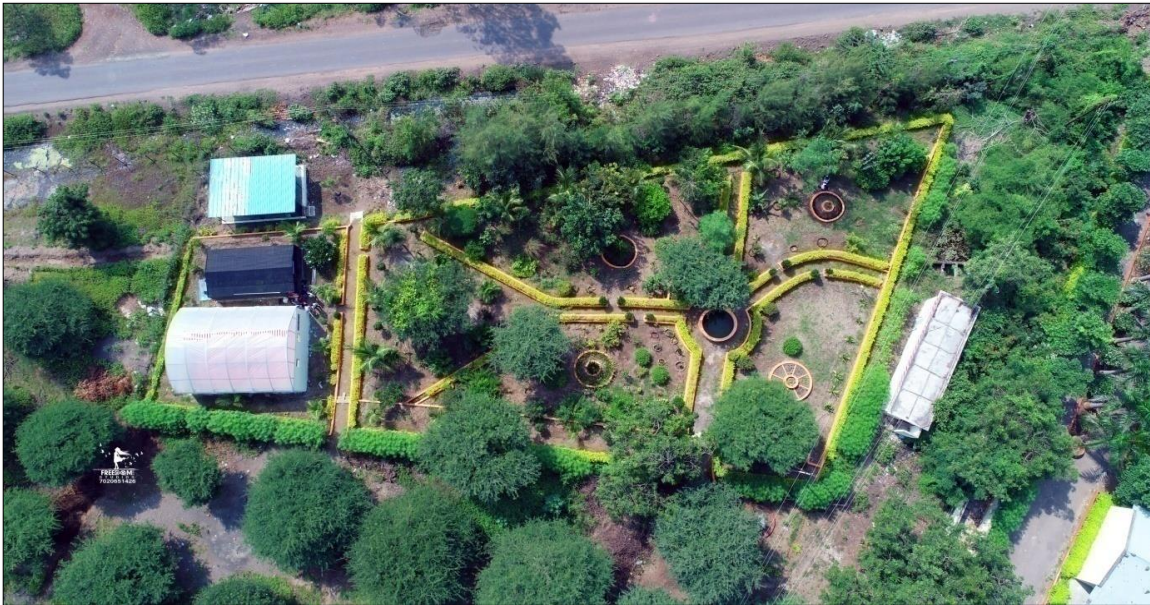

Arial view of botanical garden

PRINCIPAL
Shri. Mulikadevi Mahavidyalay, Nighoj
Tal: Parner, Dist. Ahmednagar-414306